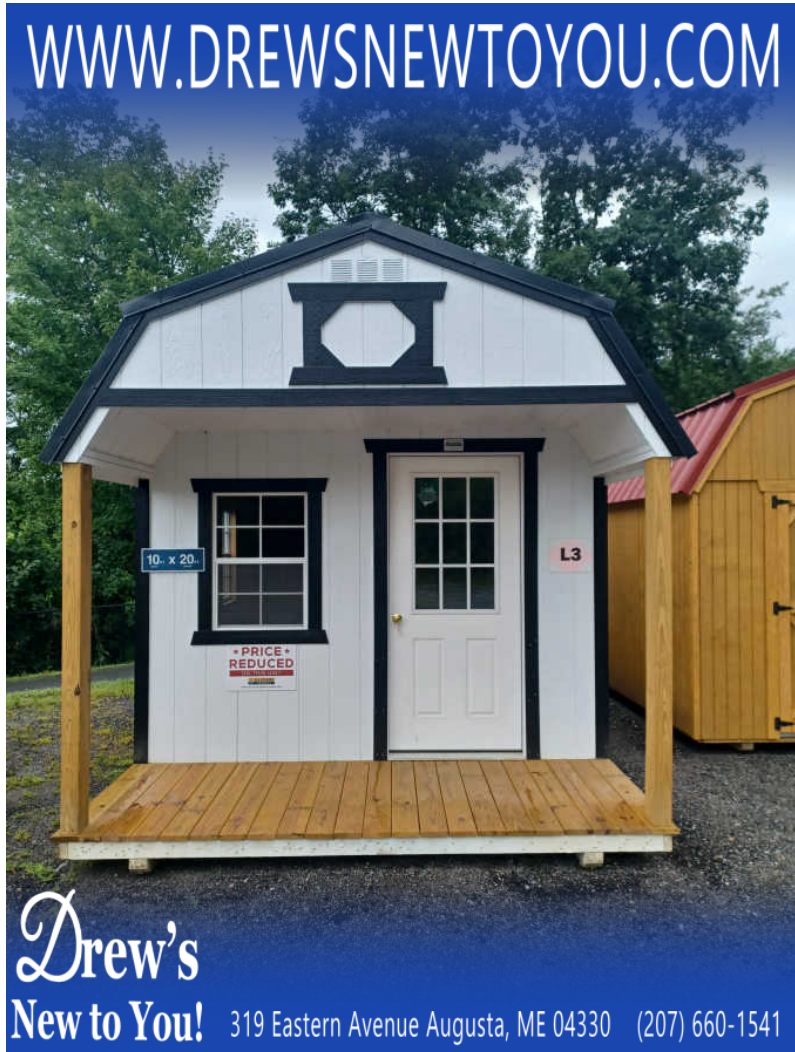

Call: (207) 660-1541

**2024 OLD HICKORY 10X20 PLAYHOUSE**

**\$7,463**

319 EASTERN AVENUE  
AUGUSTA ME,04330

[Scan QR Code or Click Here](#)

**VIN: HLPH-ME8847-1020-012424-SP**

**STK#: L3**

**EXTERIOR COLOR: WHITE**

**TRIM: PLAYHOUSE**

**CONDITION: NEW**

**COLOR: WHITE**

**MILEAGE: N/A**

**INTERIOR COLOR: UNFINISHED**

**DESCRIPTION/OPTIONS:** New 10x20 Lofted Barn Playhouse with metal roof, smart panel siding, 3 2ft x 3ft windows, 4ft front porch, 9 lite exterior door, engineered floor, and 4 ft loft. This building is located at 501 Main Street Lisbon Falls.