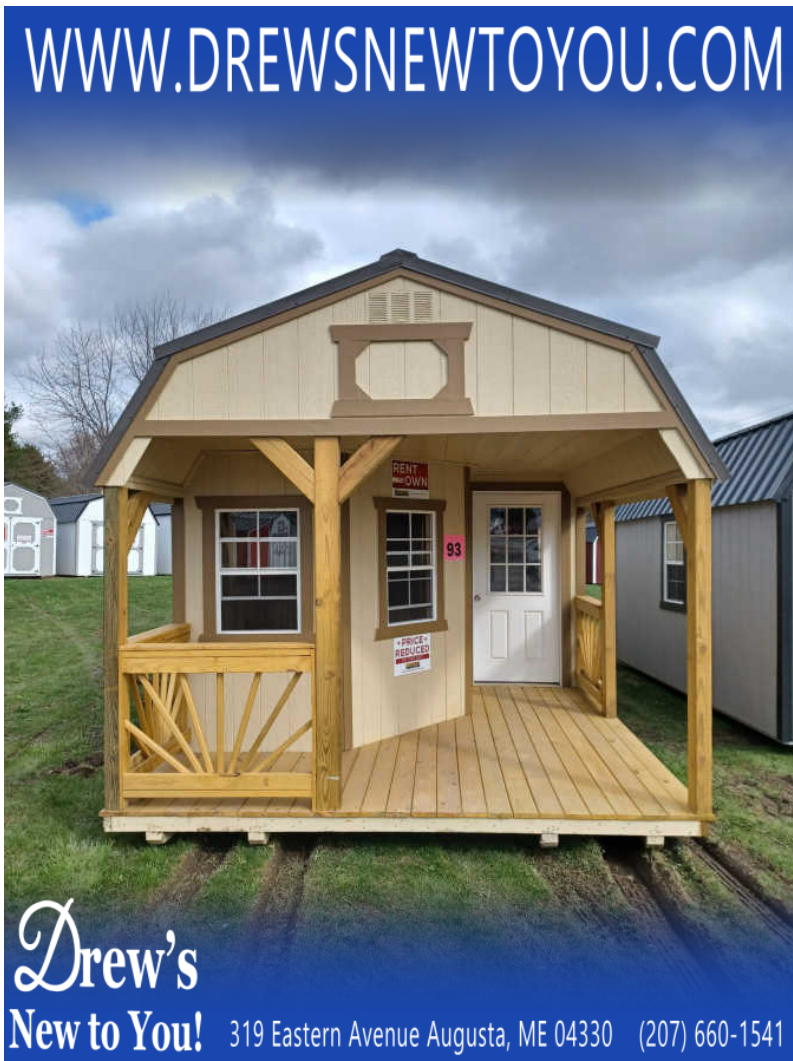

Call: (207) 660-1541

2023 OLD HICKORY 12X28

\$12,654

319 EASTERN AVENUE
AUGUSTA ME,04330

WWW.DREWSNEWTOYOU.COM

[Scan QR Code or Click Here](#)

Drew's

New to You! 319 Eastern Avenue Augusta, ME 04330 (207) 660-1541

VIN: N/A

STK#: 93

EXTERIOR COLOR: NAVAJO

CONDITION: NEW

COLOR: NAVAJO

MILEAGE: 1

INTERIOR COLOR: UNFINISHED

DESCRIPTION/OPTIONS: New 12x28 deluxe playhouse with metal roof, porch, exterior door with 9 lite, 5 2'x3' single pane windows, smart panel exterior, engineered floor and 2 lofts.